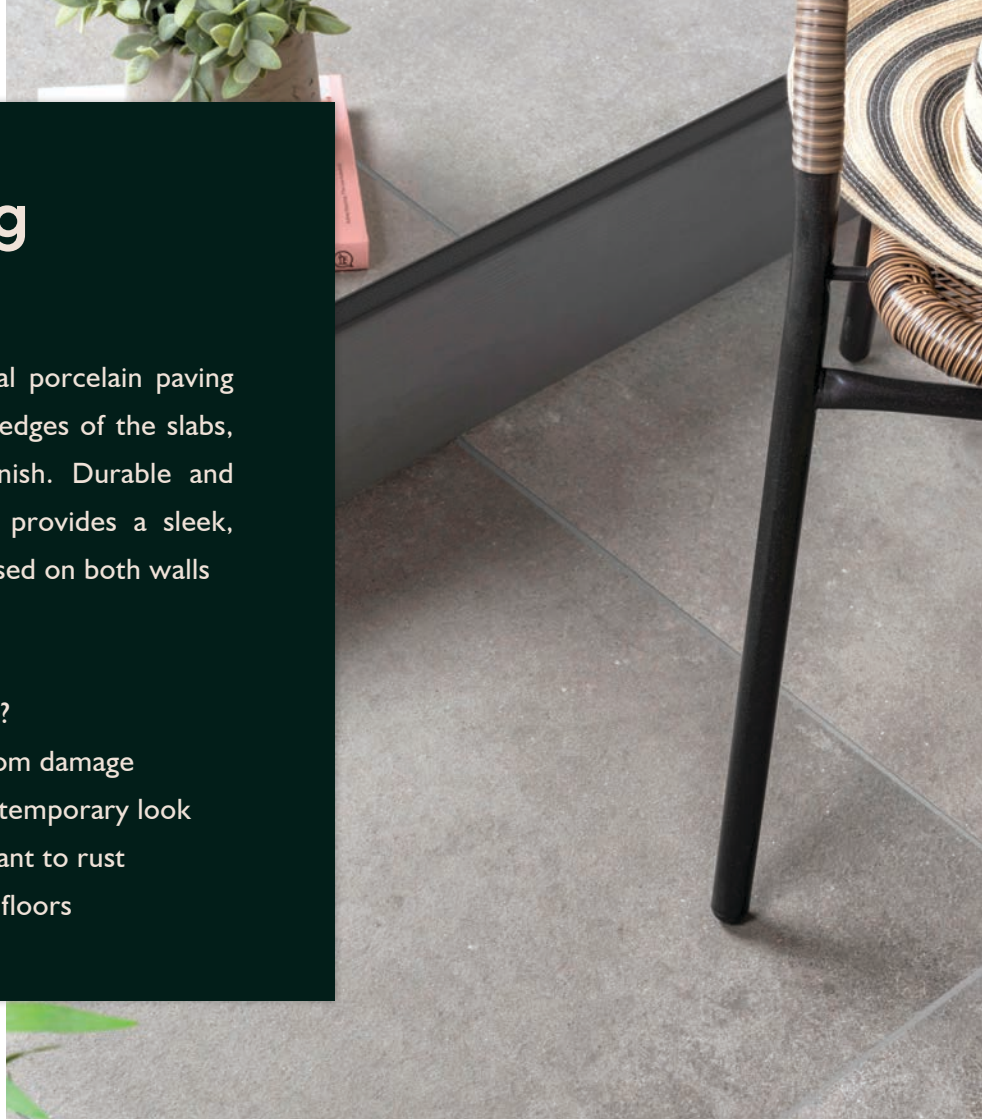

20mm Paving Slab Trims

These 22.5mm L-shaped external porcelain paving trims hide and protect exposed edges of the slabs, creating a neat, professional finish. Durable and long-lasting, their straight edge provides a sleek, contemporary look that can be used on both walls and floors.

What's special about this product?

- Protects raw exposed edges from damage
- Hides the edge for a clean, contemporary look
- Durable, long-lasting and resistant to rust
- Can be used on both walls and floors