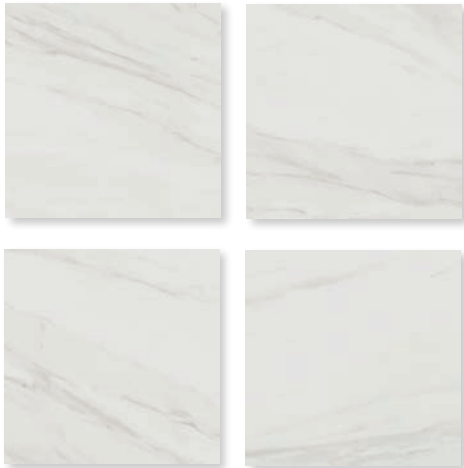

calacatta gold 20mm

Introduce a touch of the Mediterranean to your outdoor spaces with these luxurious marble effect tiles. They are made from durable porcelain that's 20mm thick ensuring they can withstand the weather all year round. These tiles incorporate a realistic golden marble vein which will create a lavish feel for your external living area.

Size: 610x610x20mm

Calacatta Gold 20mm Variation Examples

external porcelain

have you considered ordering adhesive and grout?