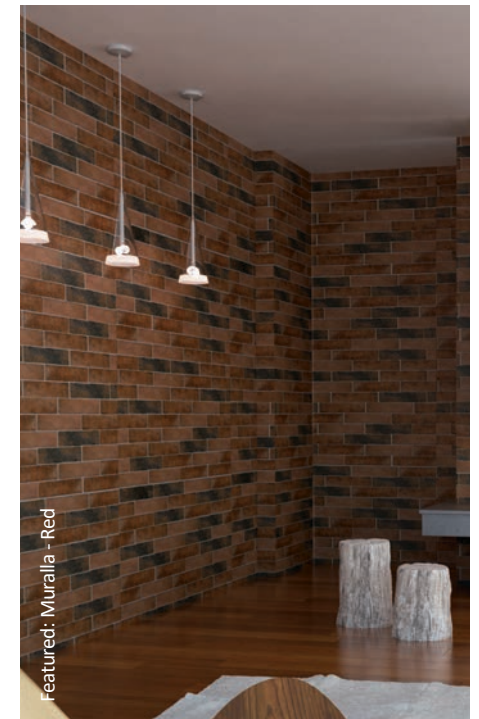

White

Grey

Red

Beige

Size: 280x75x8mm

muralla can also be used on the floor!

Featured: Muralla - Beige

Featured: Muralla - Grey