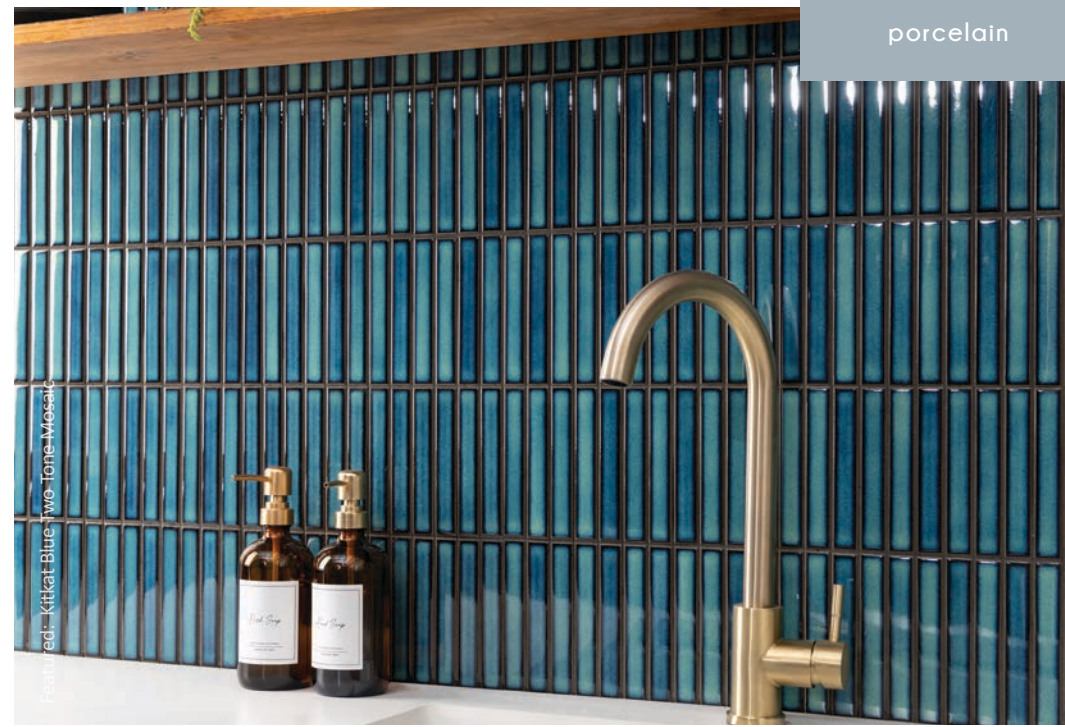

*Available in both Matt & Gloss

Featured: Pixel - Chequer Hexagon

kitkat mosaic

Welcoming KitKat Mosaic, a striking Japandi-inspired mosaic tile, showcasing a stacked kitkat design, boasting a porcelain build and two-tone effect along the tile edges, perfect for adding depth and character to interior walls and floors with its 296x299mm format and 8mm thickness.

White

Blue Two Tone

Blue

Size: 299x296x8mm

porcelain

An unbeatable collection of wall and floor tiles from the leading manufacturers, suited for all your home improvement needs.

A whole spectrum of colours in various materials such as Porcelain, Ceramic, Natural Stone and even Luxury Vinyl, each with a wide variety of finishes, colours and effects to choose from, allowing you to personalise your home.

Whether you are updating an existing room or starting a whole new project, you will be able to find everything you need!