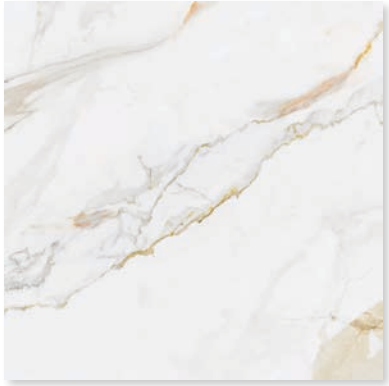

Anthracite

Grey

Beige

Cream

Ceramic Wall: 300x600x7mm
Porcelain Floor: 450x450x8mm

Featured: Helena - Grey

marshall gold

Our luxurious Marshall Gold Tiles feature a glamorous polished finish with statement gold and grey veining across their 10 face variations. Suitable for interior floors, these rectified porcelain tiles are a large 1200x1200 format.

Marshall Gold Marble Effect

Size: 1200x1200x10.5mm

porcelain

Featured: Marshall Gold

clay stone

These Clay Stone tiles are an addition to the 80x80 collection, are available in four neutral colour ways to compliment a variety of home settings. Clay Stone fits in with the natural stone trend with their 9mm rectified matt porcelain finish which emulates natural stone with its mottled finish.