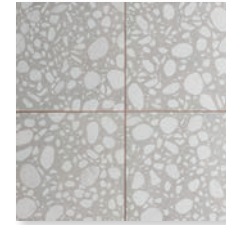

terrana

These Terrana tiles feature smooth, rounded chips of white marble with soft grey veins to provide a contemporary take on traditional terrazzo. Available in 45cm x 45cm and two neutral hues, this range has a tranquil aesthetic, perfect for generating organic style within your home interiors. Made in a durable ceramic format, these tiles feature a natural matt finish with a PTV +36 anti-slip surface. They feature scored grid lines ready for grouting to create the illusion of four separate, smaller tiles for a cosy feeling in your home.

Size: 450x450x10.5mm

Fossil