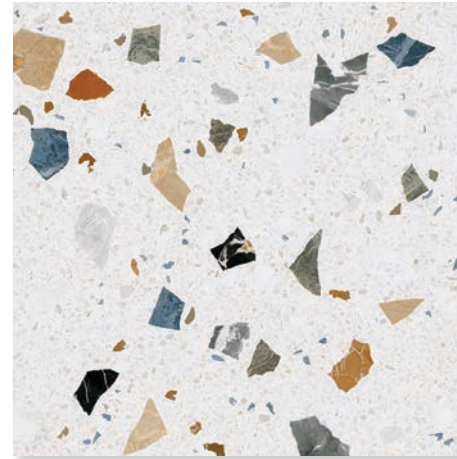

Welcome the fun and quirky nature of terrazzo stone with stracciatella, a detailed large format terrazzo effect tile with a strong porcelain construction and rectified edges for a seamless finish.

Stracciatella Nacar