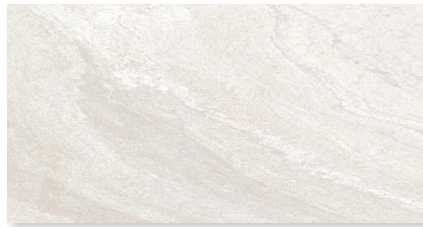

sahara

Create the natural look in your home with these stunning porcelain stone-effect tiles. They will add a chic, modernistic feel to any room. Suitable for both walls and floors, using varying shades and the blanco linear decor tile you can create complementary, contemporary spaces within your home.

Blanco*

Size: 625x320x9mm
*Suitable for both walls and floors.

porcelain