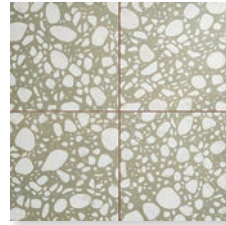

Pompeya Dark

Pompeya Oxido

Pompeya Beige

Size: 600x300x7mm

Featured: Pompeya - Oxido

terrana

These Terrana tiles feature smooth, rounded chips of white marble with soft grey veins to provide a contemporary take on traditional terrazzo. Available in 45cm x 45cm and two neutral hues, this range has a tranquil aesthetic, perfect for generating organic style within your home interiors. Made in a durable ceramic format, these tiles feature a natural matt finish with a PTV +36 anti-slip surface. They feature scored grid lines ready for grouting to create the illusion of four separate, smaller tiles for a cosy feeling in your home.