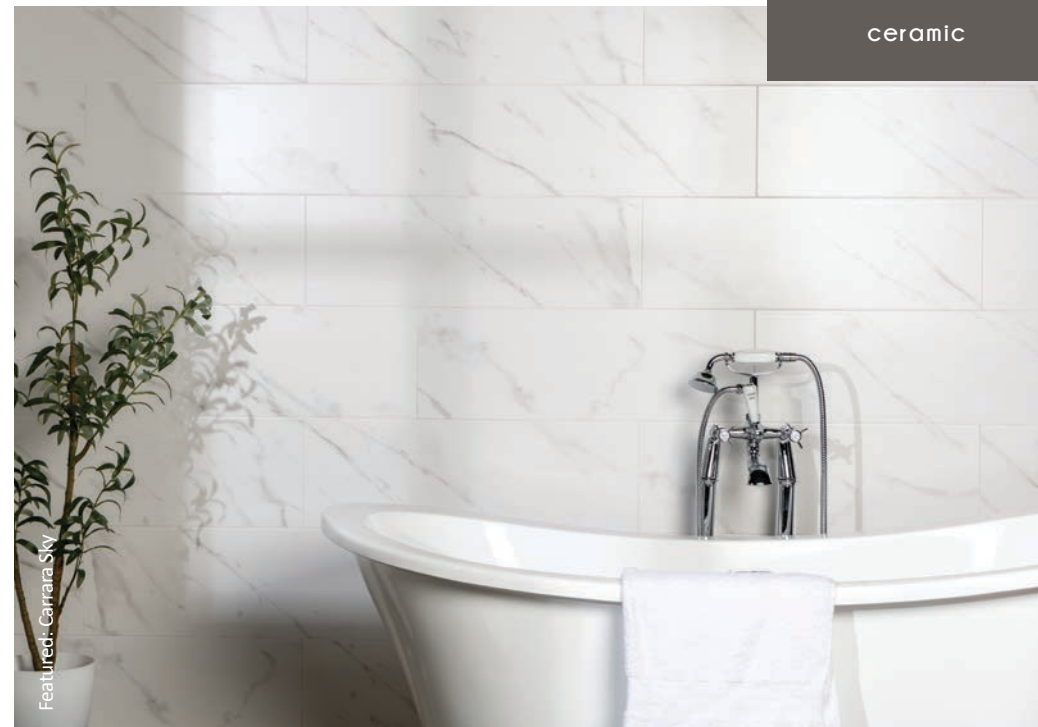

carrara sky

Introduce the delicate veining of our ceramic Carrara Sky Tiles, in a modern 250x750mm format with a plain flat and a structured wavy ceramic option, perfect for interior walls across any design in mind. Welcome the delicate grey veining and detail across our Carrara Sky ceramic tiles to your own home, for modern walls that exude elegance and luxury.

Size: 750x250x9mm