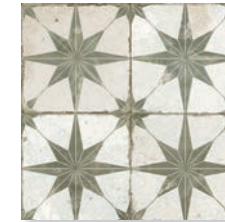

Star Sage

Size: 450x450x10.5mm