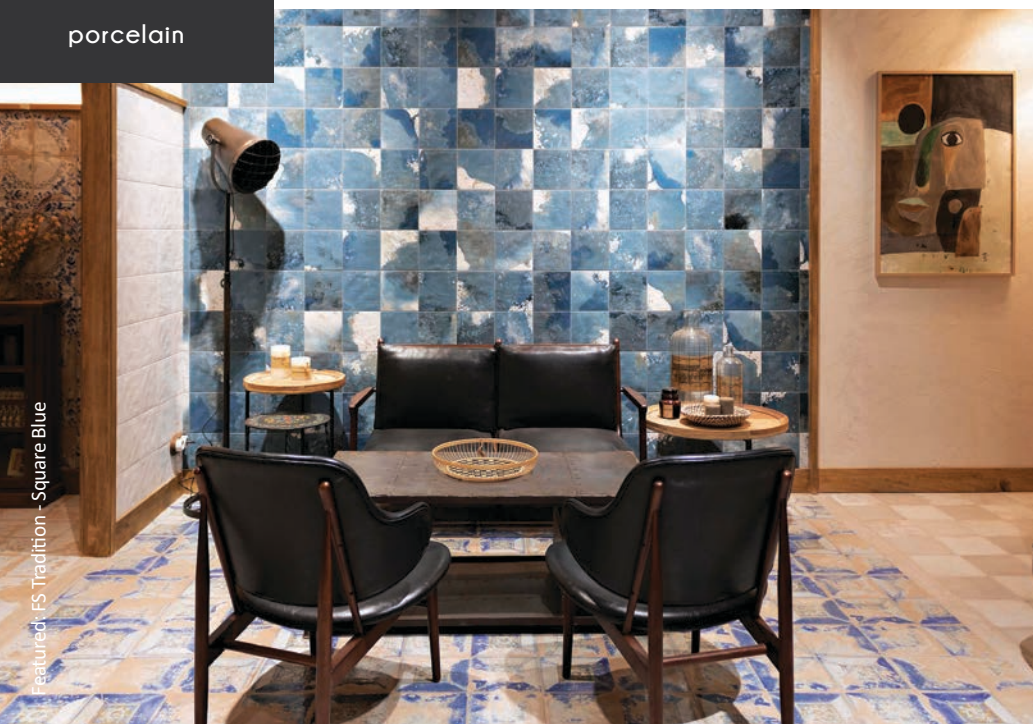

porcelain

Featured: FS Tradition - Square Blue

fs tradition

These FS Tradition take inspiration from the traditional artisan firing technique 'raku' from Japan that is famous for its masterful look. The tiles are designed in a hard wearing white bodied ceramic format with a striking crackled glaze and a combined matt and gloss finish, giving these tiles an antiqued, handmade quality.