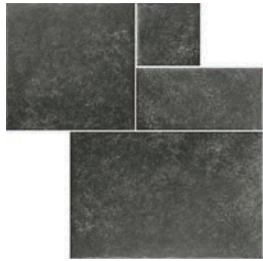

Black

Light Beige

Light Grey

White

Size: 800x800x9mm

Featured: K2 Stone - Light Beige

modular

A new modular flooring collection is combined with premium textures and chamfered edges across six authentic stone effects. Made from high quality porcelain with an R11 slip resistance, this superior collection is also suitable for external use. Each colourway is sold as a pack in a mix of four sizes.