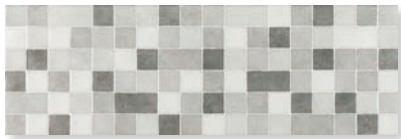

Blanco

Marfil

Perla*

Size: 600x200x8.5mm

RLV Cold

RLV Blanco Stripe

Size: 600x200x8.5mm

ceramic / porcelain