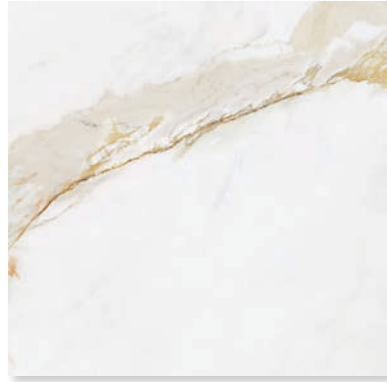

porcelain

Featured: Marshall Gold