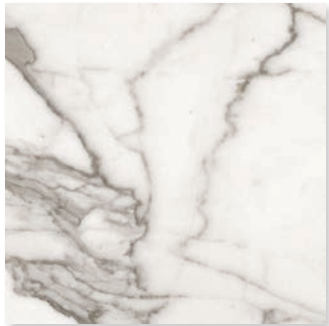

60.5x60.5 Matt