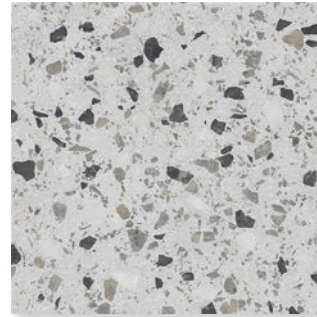

porcelain

Featured: Rialto - Twister

rialto

Discover the Meet Me and Twister range of tiles, a perfect blend of style and functionality. Crafted from durable porcelain, these tiles boast a realistic terrazzo effect featuring a speckled design with chunky flecks, adding a unique character to any space. They come in a sophisticated grey or light grey colouring, complemented by a matt finish that enhances their elegant appearance. Each tile, sized at 598x598mm with an 8mm thickness, has rectified edges ensuring a clean, uniform installation, and offers random printed face variations for a natural, varied look. Ideal for both interior walls and floors, these tiles are not only aesthetically pleasing but also practical, with an R9 anti-slip rating.

Twister

Size: 598x598x8mm

Featured: Rialto - Meet Me