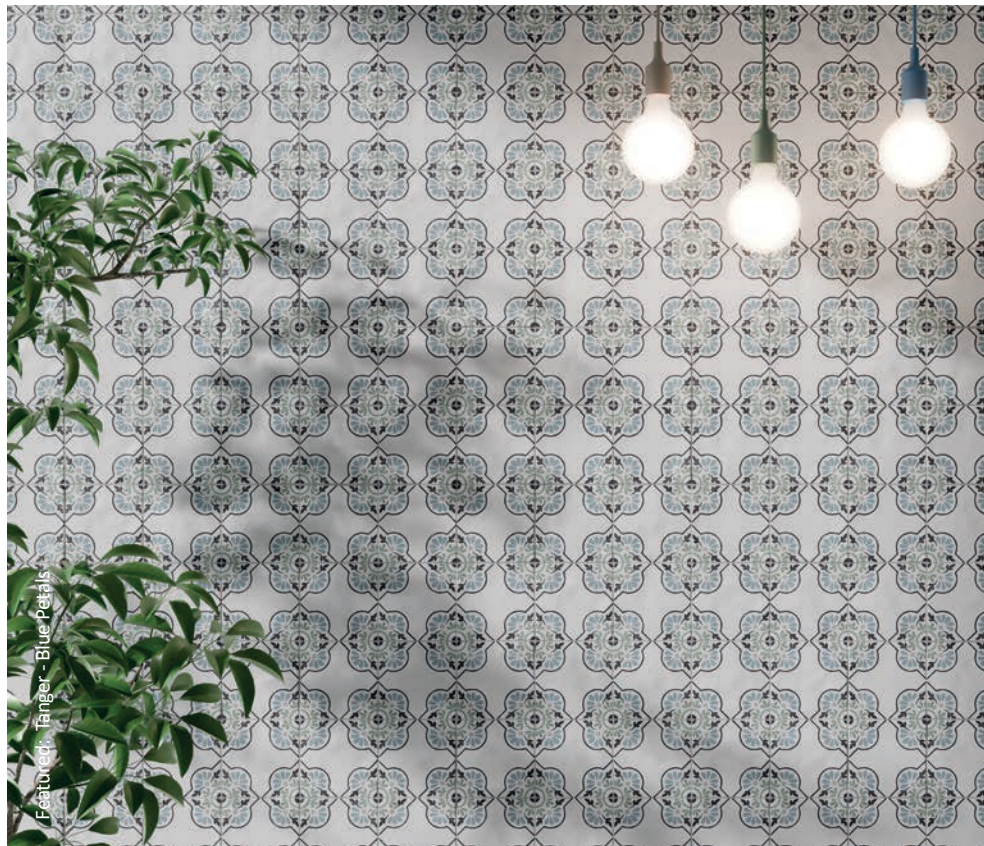

Blue Petals

Sand Bloom

Sand Lily

Size: 123x123x8.7mm

using highly tactile surface coverings will generate opulent focal points...

vintage industrial

Create the look of nostalgia with these striking scored ceramic tiles; Decorative designs provide you with multiple weathered options to suit the latest trends, from monochrome geometrics and efflorescent jewel tones, even a naturalistic wood effect, your interior design possibilities are only limited by your imagination.