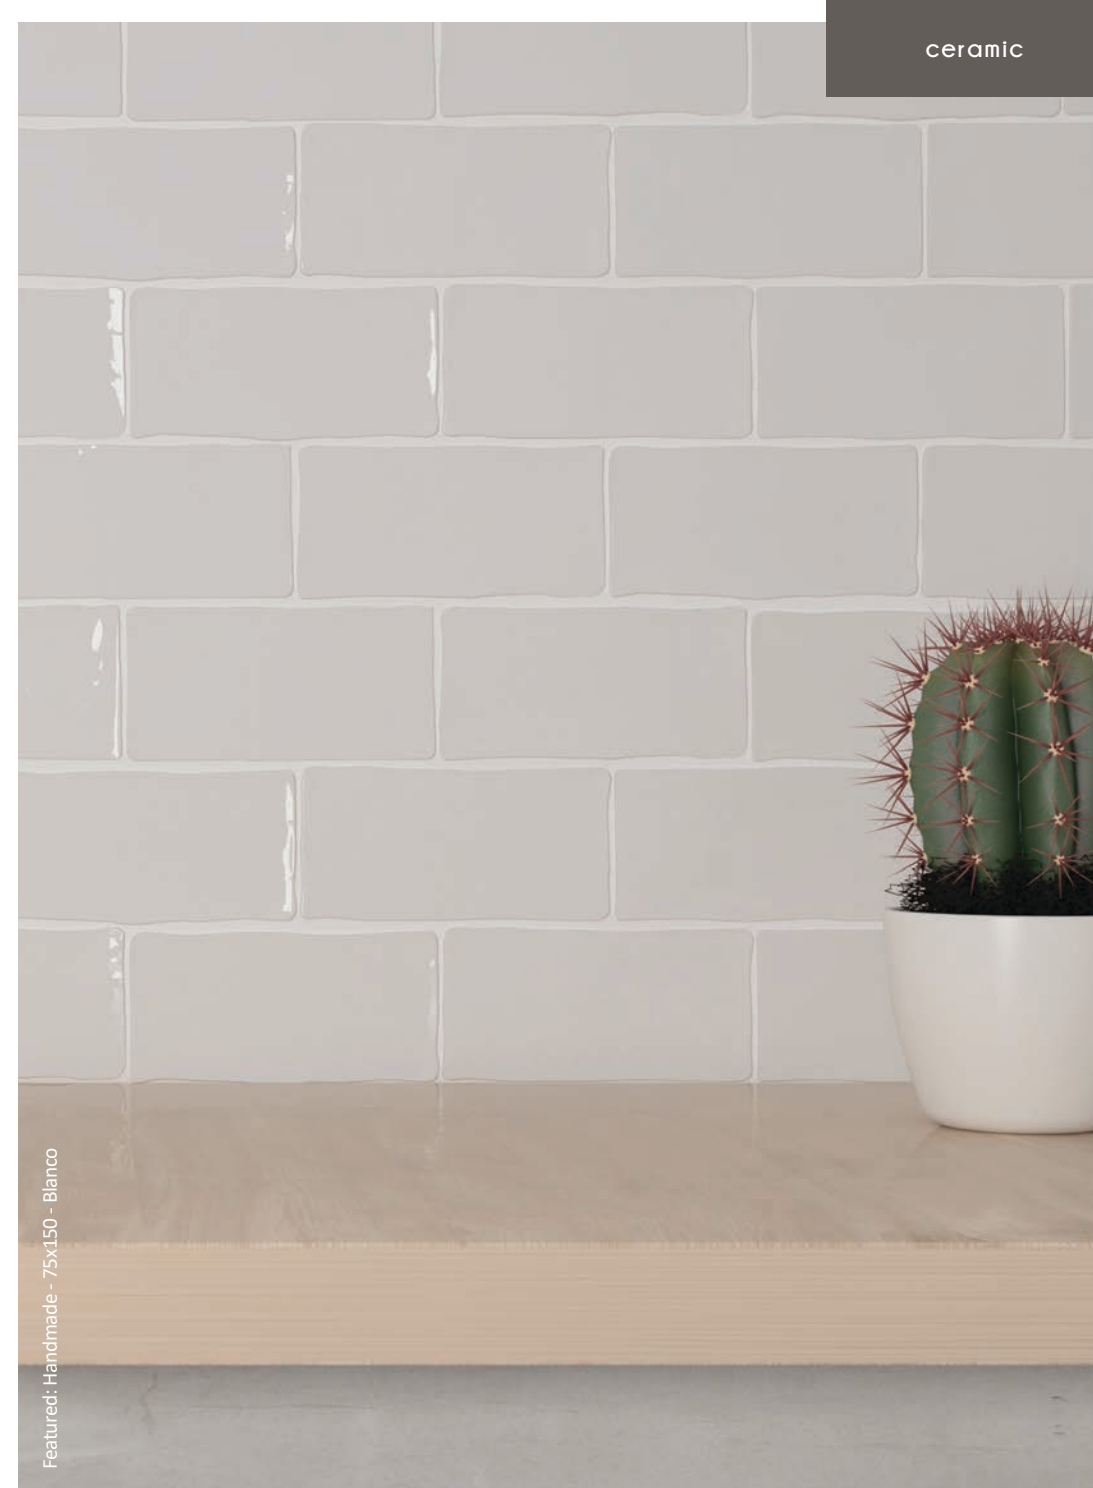

Blanco

Nero

Size: 150x75x7mm

Panacotta

Griggo

Size: 300x75x7mm

splendours

These highly contemporary and sophisticated ceramic wall tiles will greatly enhance any room in your home with their high gloss finish and reflective shine. Made from high quality ceramic they offer a wide range of contemporary styling opportunities, such as brick bond or herringbone.